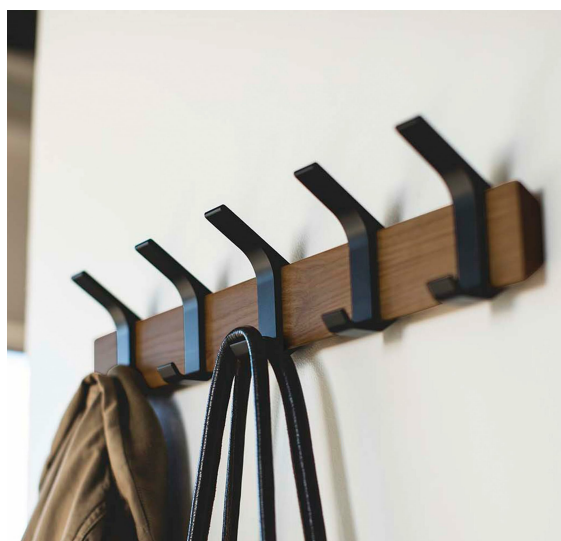

Parametry

Stan

Nowy

Zdjęcia

Use this coat rack in the entryway or in your bedroom to hang up your coats, bags, hats, or other items.

The rack will keep things organized and ready to go within easy reach.

Features adjustable metal hooks that glide along the wooden frame for maximum flexibility.