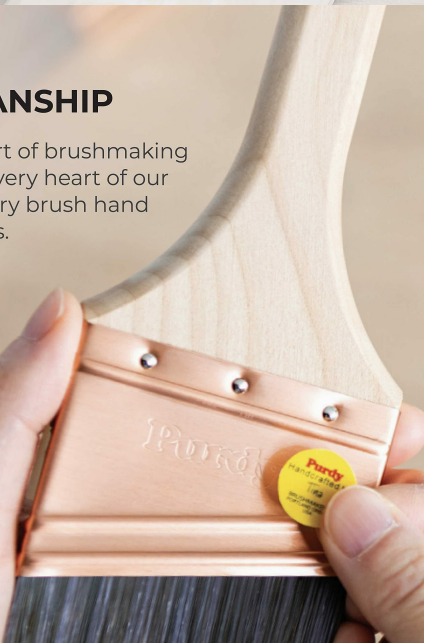

### Parametry

Stan

Nowy

**Purdy**

We build the  
**RIGHT TOOLS FOR  
THE PROJECT**

Everything we make supports  
and elevates the success of  
local painters and  
their craft.

Dedicated to  
**CRAFTSMANSHIP**

Since 1925, the art of brushmaking  
has been at the very heart of our  
success with every brush hand  
made by artisans.

**Purdy**  
Handcrafted by:  
*Desmond*  
BRUSHMAKER  
PORTLAND, OREGON  
USA

Choose from  
**A VAST VARIETY  
OF TOOLS**