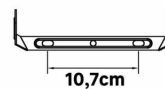

Parametry

Stan

Nowy

inspire

inspire

LED 50w
6750 LUMEN

IP65

LUMEN WATT