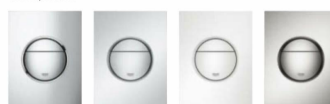

Nova
Cosmopolitan S