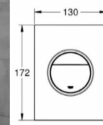

NOVA COSMOPOLITAN S