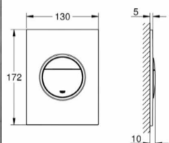

NOVA COSMOPOLITAN S

NOVA COSMOPOLITAN S

All Cosmopolitan S flush plates require GROHE inspection chamber (40911000) to fit a Rapid SL Frame

GROHE SANITÄRSYSTEME BETÄTIGUNGSPLATZEN

BETÄTIGUNGSPLATZEN NOVA COSMOPOLITAN

WC Betätigungen			
Nova Cosmopolitan	37 601 000 Chrome	37 601 P00 Matt Chrome	37 601 SH0 Alpine White
mit bedruckter Graphik	37 601 DC0 SuperGloss	37 601 SH0 Alpine White	37 601 DC0 SuperGloss
Nova Cosmopolitan S	37 601 000 Chrome	37 601 P00 Matt Chrome	37 601 SH0 Alpine White
Urinal Betätigungen	37 601 000 Chrome	37 601 P00 Matt Chrome	37 601 SH0 Alpine White