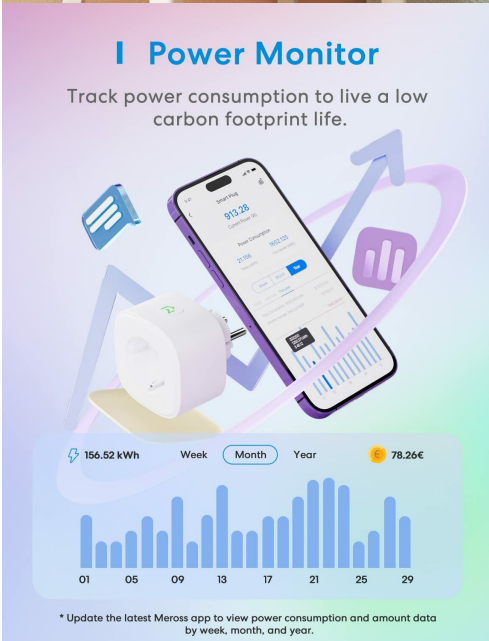

I Power Monitor

Track power consumption to live a low carbon footprint life.

* Update the latest Meross app to view power consumption and amount data by week, month, and year.

I Scene & Schedule

Set scenes, timers, sunrise and sunset to meet various demands. Schedules can still perform even if the internet is down.