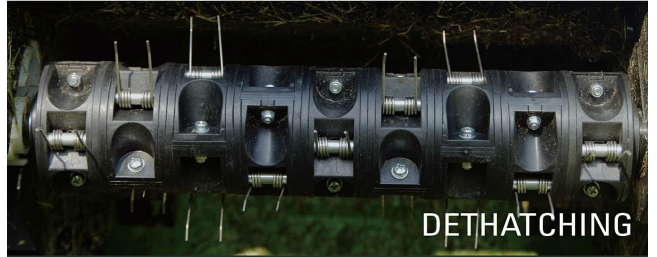

DETHATCHING

2-IN-1 FUNCTION
SCARIFYING OR DETHATCHING