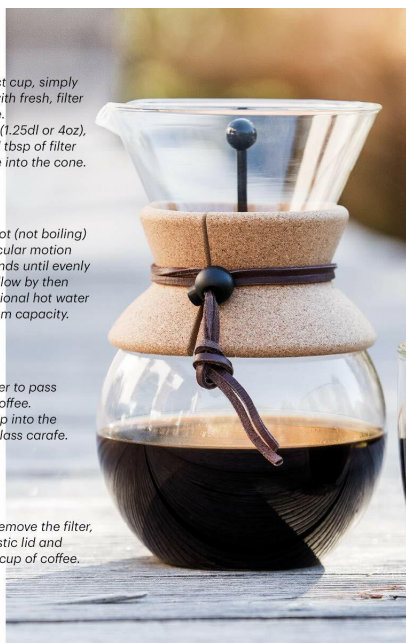

- **specjalna funkcja:** Filtr stały
- **wejście interfejsu człowieka:** touch_screen
- **nazwa przedmiotu:** Bodum 11736-109S do ekspres do kawy stały filtr korkowy 18 x 18 x 24 cm
- **materiał:** Szkło

Parametry

Stan

Nowy

Zdjęcia

STEP 01

STEP 02

STEP 03

STEP 04

Removable Cuff

Removable cuff protects hands from hot glass

Borosilicate Glass

Tasteless borosilicate glass carafe with tritan double wall

Permanent Stainless Steel filter

No need to buy paper filters again

No paper filters
Just pure flavor

Dishwasher Safe
Made in Europe