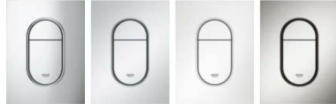

Arena Cosmopolitan S