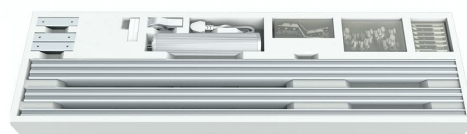

WITH OPTION OF CURVING