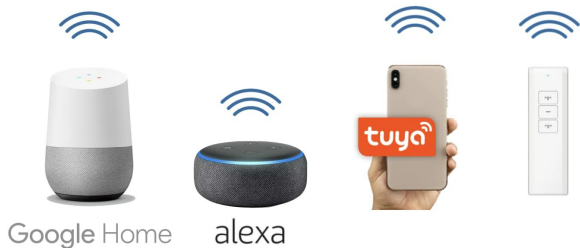

This electric curtain track can be installed on the ceiling or wall, and its motor is hidden behind the curtain for a sleek and modern look. The track is made of durable aluminium and comes in a stylish white color. You can also operate the curtains manually, and the motor has an intermediate position setting between the opening and closing positions.

- This kit is maximum 3 meters (KITs available: 2,3,4,5 and 6 meters). It can be controlled with Alexa, Google Home, a Mobile App or any other device that can be synchronized using Wifi. It also can be controlled by a remote control and has a 3 year warranty.
- Videos of assembly and installation are available (english, german, italian, french, spanish): abalontracks.com
- The curtain can be operated manually. The motor is hidden behind the curtain, being imperceptible to the naked eye. You can choose between the two opening models: center or side. The motorized rail can be installed on the ceiling or the wall.
- Visit our Store for more information!

Parametry

Stan

Nowy

Zdjęcia

CONTROL YOUR CURTAINS REMOTELY
(MANUAL ACTIVATION ALSO POSSIBLE)

COMPATIBLE WITH

VIDEOS FOR ASSEMBLY AND INSTALLATION ARE AVAILABLE

ABALONTRACKS