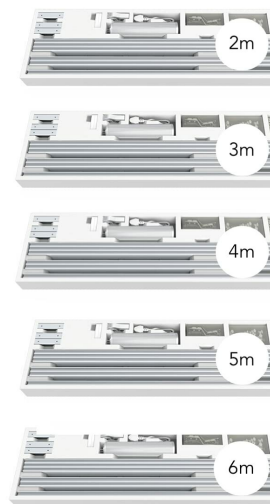

Parametry

Stan

Nowy

Zdjęcia

CONTROL YOUR CURTAINS REMOTELY
(MANUAL ACTIVATION ALSO POSSIBLE)

COMPATIBLE WITH

VIDEOS FOR ASSEMBLY AND INSTALLATION ARE AVAILABLE

ABALONTRACKS